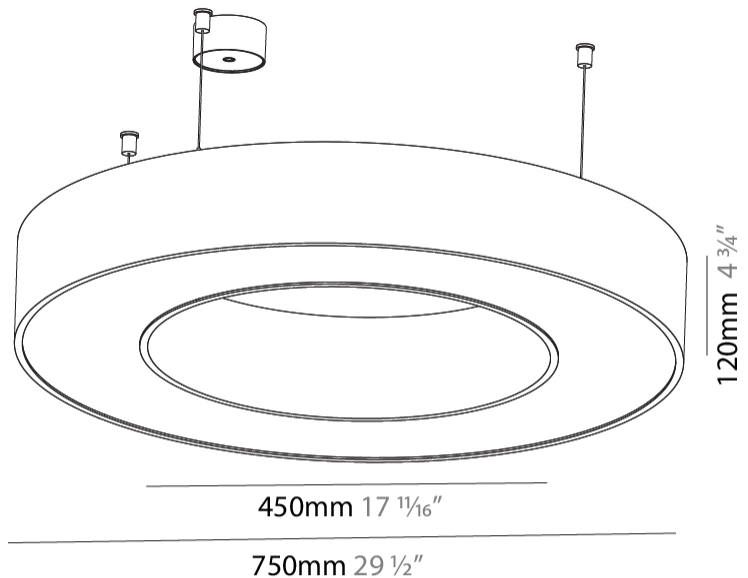

GENERAL

Series: Glorious
Subseries: Glorious
Brand: Prolight
Division: Architectural
Mounting Type: Suspension
Mounting Location: Ceiling
Subcategory: Ambient

PHYSICAL

Shape: Round
Diameter (mm): 750
Diameter (in): 29 1/2
Height (mm): 120
Height (in): 4 3/4
Max. Overall Height (mm): 2120
Max. Overall Height (in): 83 7/16
Light Distribution: Direct
Weight (kg): 7.062
Weight (lbs): 15.56
Diffuser: [PMMA - Opal or Micro-Prism](#)
Fixture Finish: [SSR / BKV / CWI / CRY / HAB / LAG / UFT / ITA / RUA / RUR / MIC / FTG / MYG / TWT / LOD / PUS / FRO / FUP / KIA / POP / BLS / SPG / MEY / GOH / GUM / CHC / COM / ABZ / JAG / OBR / MOS / ROR](#)
Fixture Material: Aluminum

ELECTRICAL

Lamp Type: LED (Zhaga Standard)
Input Wattage (W): 30
Total Output Wattage (W): 24 / 19.2 (3500K)
Dimming: [Non-Dimming / Phase Dimming (120Vac only) / 0-10V Dimming](#)
Driver Included: Yes
Driver Location: Integrated
Driver Type: Constant Current
Driver Class: Class 2
Input Voltage (V): 120 - 277
Constant Current (MA): 350 / 600 (3500K)

LED

[Color Temperature (°K): 3000 / 3500 / 4000](#)
Max. Delivered Lumen (lm): 2770 / 2862 / 2920
CRI: >80 CRI
Efficiency (%): 65
Lamp Life (hrs): 50000

OPTICAL

RATINGS AND CERTIFICATIONS

Certified By: Certified for North American Standards
IP rating: IP20